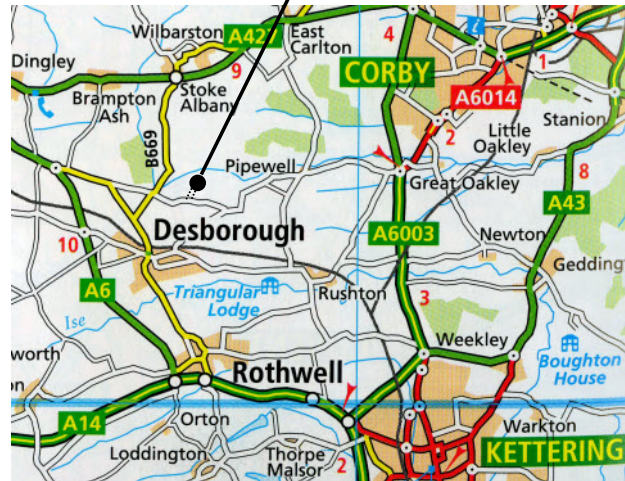

West Lodge Rural Centre